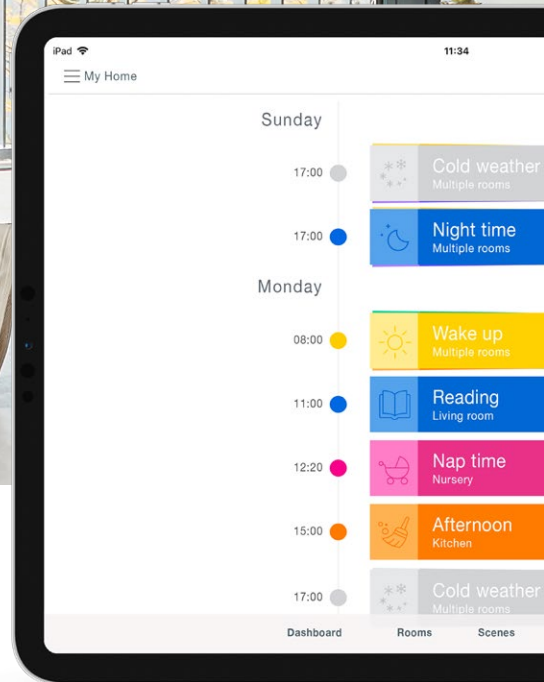

SMART HOME CONTROL POWVIEW® AUTOMATION

Our PowerView® Automation system lets you schedule your Duette® Shades to open, close or adjust on their own, at any time of the day or night. Using an app, remote control, or the sound of your voice you can enjoy perfect light and privacy, energy efficiency and everyday convenience - delivered automatically with PowerView®.

Best of all you can connect PowerView® to your existing smart home system including Google Assistant, Apple HomeKit, Amazon Alexa and more, to create a personalized, whole-home solution.